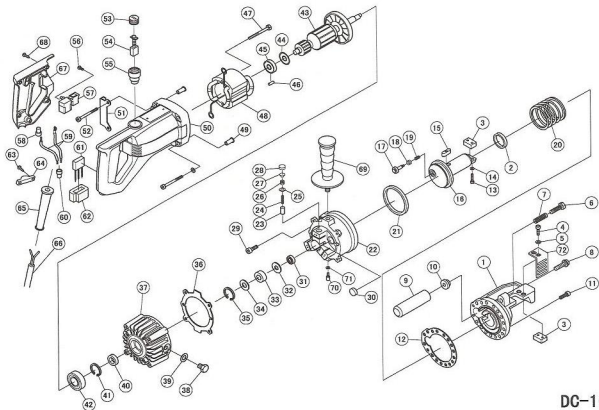

Model DC-16W Rebar Cutter

DC-16W